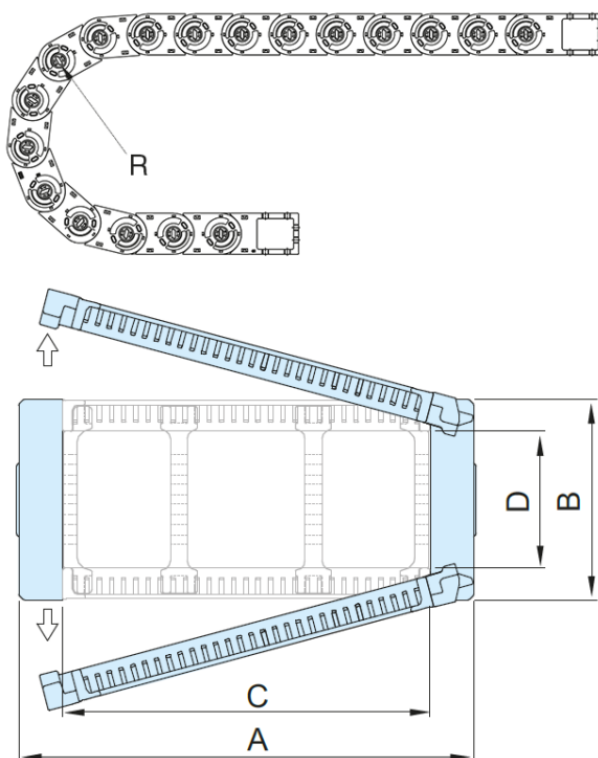

Article number: 18ST072N150R200

Description: ST Shift cable chain, ST072N.150 Radius 200 - Hoved nr. (1LK)  
Type ST 072N.150.R200

## Measures

A = 182

B = 66

C = 150

D = 45

I = 72

R = 200